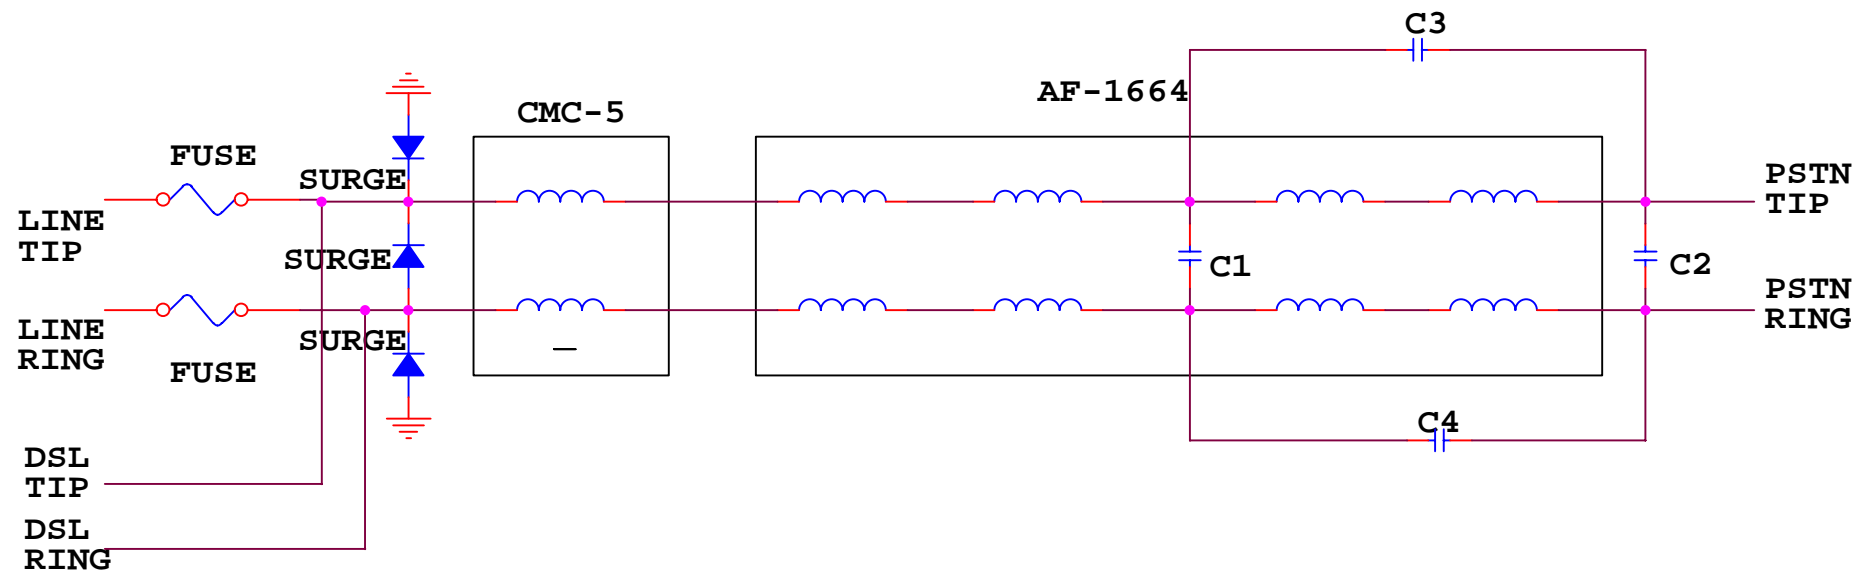

1PORT FEATURE

SUNMYUNG ELECTRO-TELECOM CO., LTD.

Title
ADSL CO SPLITTER (36 Sub)

Size A	Document Number SM SCS-1600	Rev <RevCode>
-----------	--------------------------------	------------------

Date: Sheet 1 of 1