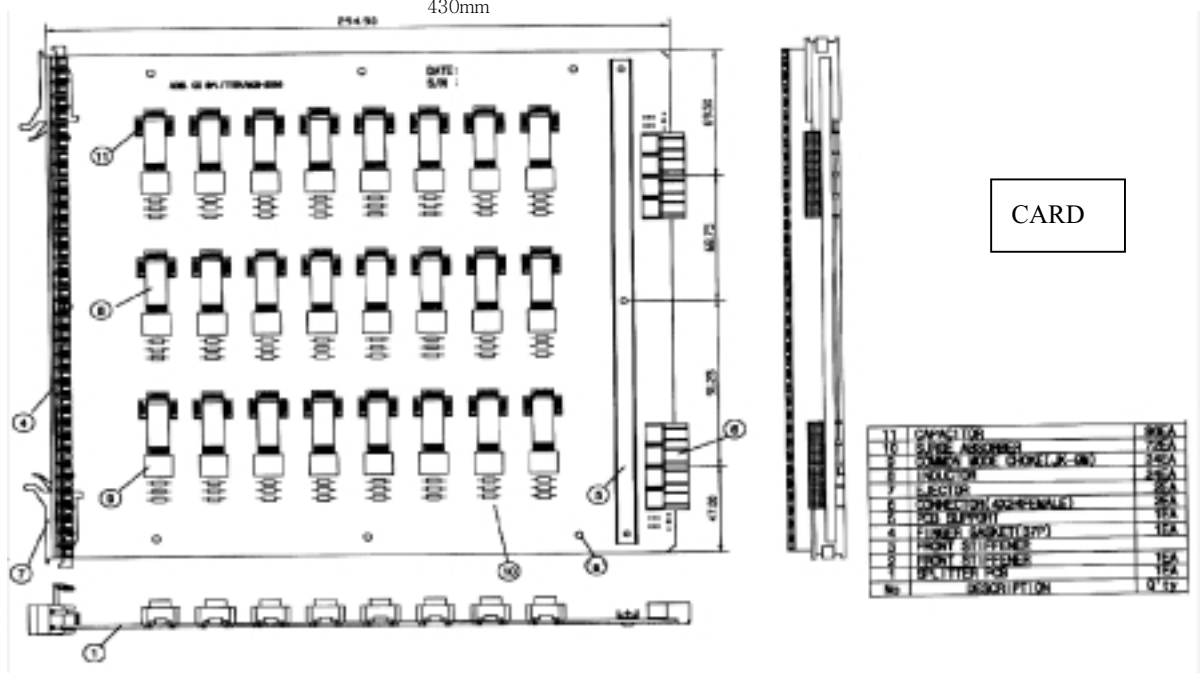

- For 360 Subscribers
- design of 5pole Type for LPF
- Card is attached to the Shelf
- ADSL CO SPLITTER is realized at LPF for separating the voice signal from cross-band of adsl data and voice signal transmitted through adsl
- provides protection of PSTN from interfacing signal occurred by ATU-C modem and ATU—C modem from signals related all POTS
- Based on standardization of ITU-T G.992.1

SCHEMATIC

> DIMENSION

FOR MORE INFORMATION, PLEASE CONTACT US.

SHELF

CARD