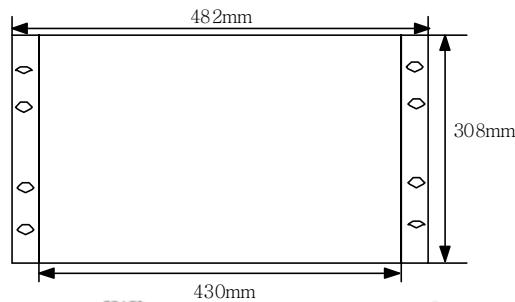

- For 360 Subscribers
- design of 5pole Type for LPF
- Card is attached to the Shelf
- ADSL CO SPLITTER is realized at LPF for separating the voice signal from cross-band of adsl data and voice signal transmitted through adsl
- provides protection of PSTN from interfacing signal occurred by ATU-C modem and ATU—C modem from signals related all POTS
- Based on standardization of ITU-T G.992.1

SCHEMATIC

> DIMENSION

FOR MORE INFORMATION, PLEASE CONTACT US.

SHELF

CARD