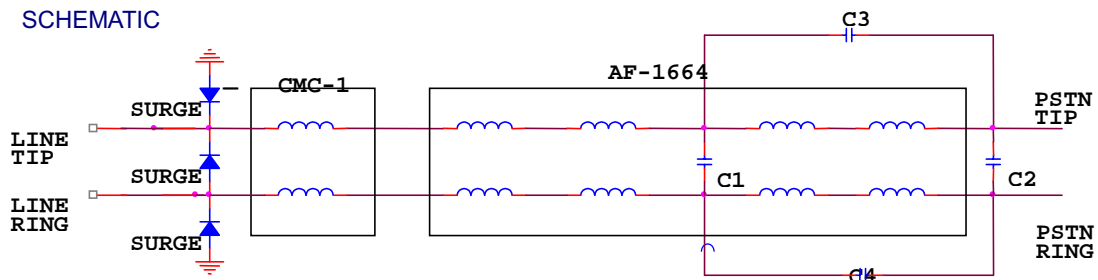

- For 360 Subscribers
- design of 5pole Type for LPF
- Card is attached to the Shelf
- ADSL CO SPLITTER is realized at LPF for separating the voice signal from cross-band of adsl data and voice signal transmitted through adsl
- provides protection of PSTN from interfacing signal occurred by ATU-C modem and ATU—C modem from signals related all POTS
- Based on standardization of ITU-T G.992.1

SCHEMATIC

> DIMENSION

FOR MORE INFORMATION, PLEASE CONTACT US.

SHELF

CARD